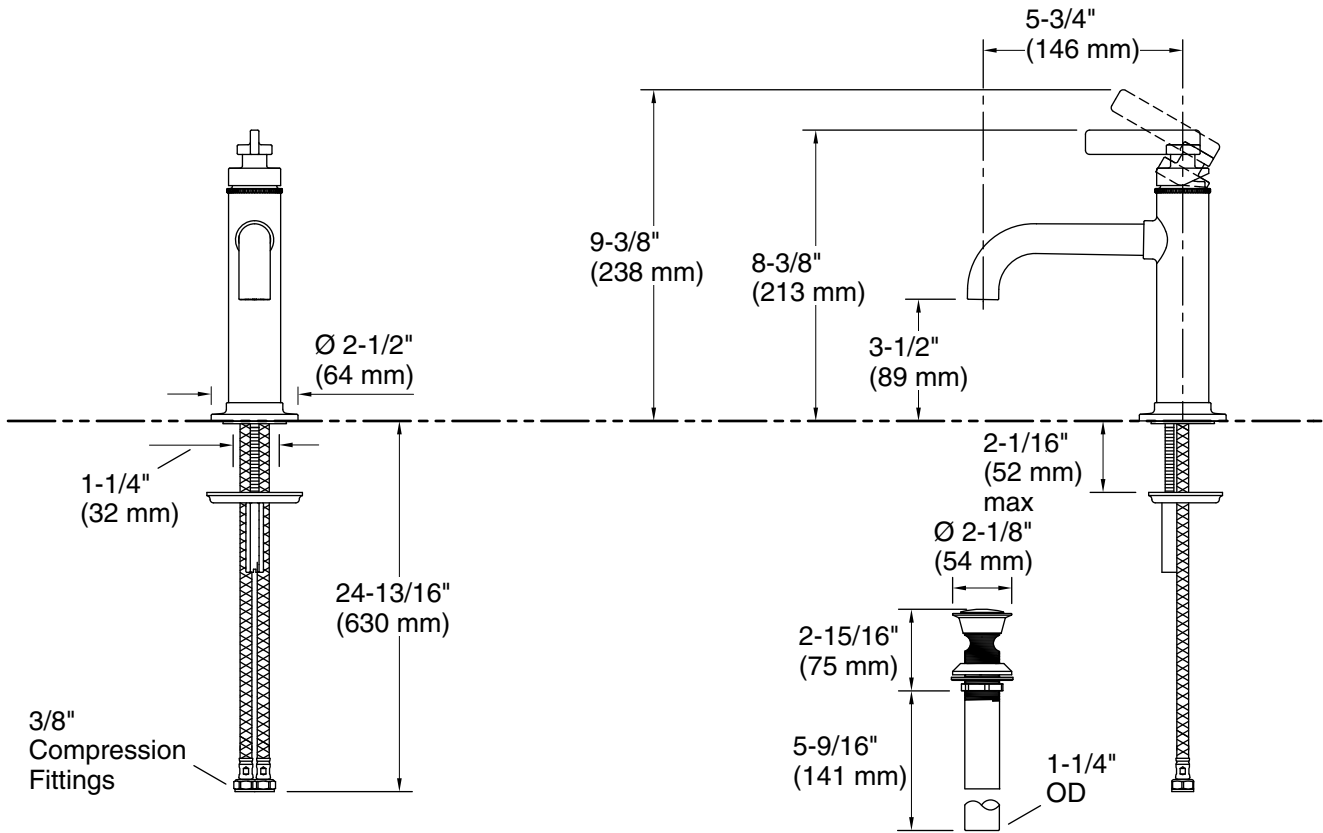

Features

- Designed in collaboration with Studio McGee
- A single handle controls both on/off activation and temperature setting
- 5-3/4" (146 mm) spout reach
- 1.0 gpm (3.8 lpm) maximum flow rate at 60 psi (4.14 bar)
- KOHLER® ceramic disc valves exceed industry longevity standards for a lifetime of durable performance
- Metal touch-activated drain with 1-1/4" tailpiece
- Coordinates with other products in the Castia collection

Material

- Premium metal construction for durability and reliability
- KOHLER® finishes resist corrosion and tarnishing

Installation

- For single-hole or 4" (102 mm) centerset installation (escutcheon plate included)
- Preattached flexible supply lines simplify installation

Technical Information

All product dimensions are nominal.

Faucet:

- Flow rate: 1 gal/min (3.8 l/min)
- Pressure: 60 psi (4.1 bar)
- Drain included: Yes
- Drain with overflow: No

Notes

Install this product according to the installation instructions.